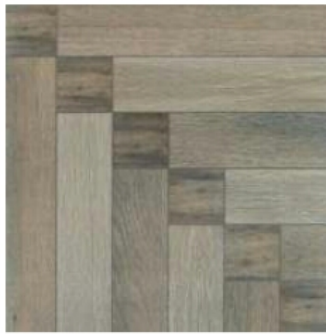

WOODEN

GEO WOOD

HEMLOCK WOOD

HERITAGE WOOD

IMPERIAL WOOD

JADE TEAK

JADE WALNUT

DIGITAL | 60x60 cm | RECTIFIED
DIGITAL FLOOR TILES