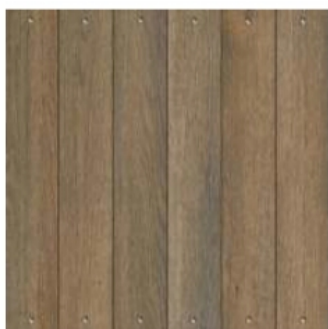

DIGITAL | 60x60 cm | RECTIFIED
DIGITAL FLOOR TILES

WOODEN

JACARANDA

M