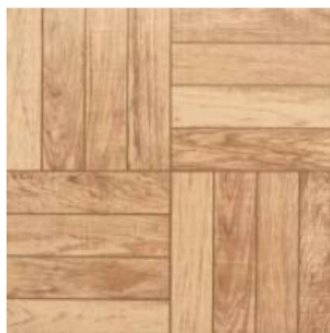

FIRE WOOD COTTO

M G