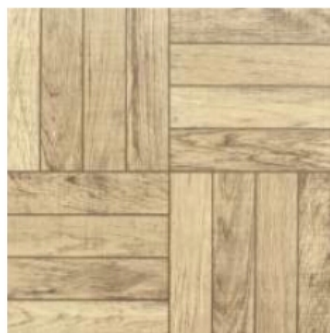

M G

FIRE WOOD COCOA

M G

PRIMO WOOD

M G

M MATT

SERIE TOPAZ | 60x60 cm | RECTIFIED
CERAMIC FLOOR TILES

WOODEN