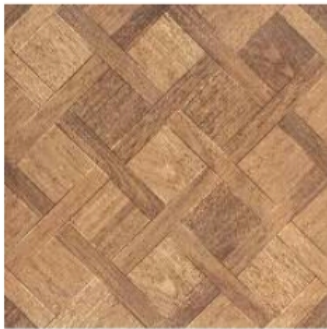

M G

FIRE WOOD COCOA

M G

PRIMO WOOD

M G

M MATT

SERIE TOPAZ | 60x60 cm | RECTIFIED
CERAMIC FLOOR TILES

WOODEN